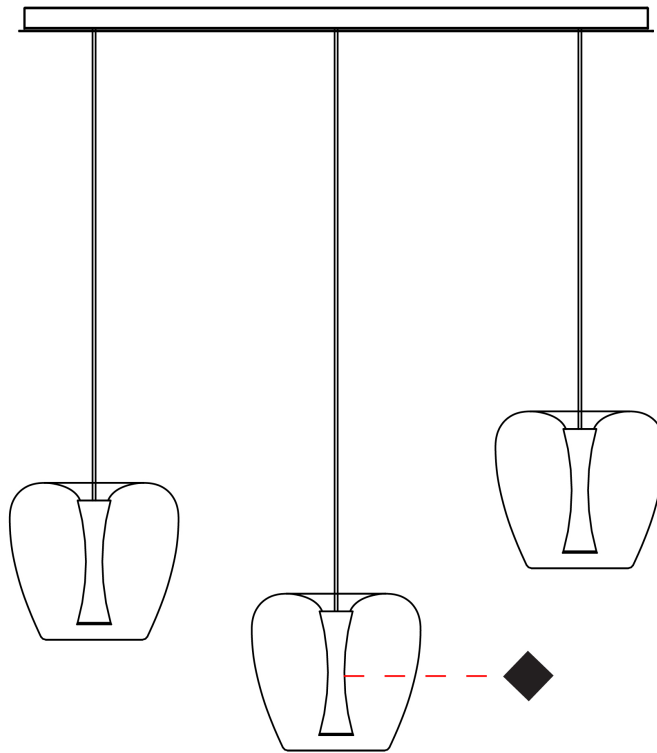

APPLE MOOD 3 LIGHT SUSPENSION

D101941-

PROJECT _____

TYPE _____

SPECIFIER _____

QUANTITY _____

DATE _____

D