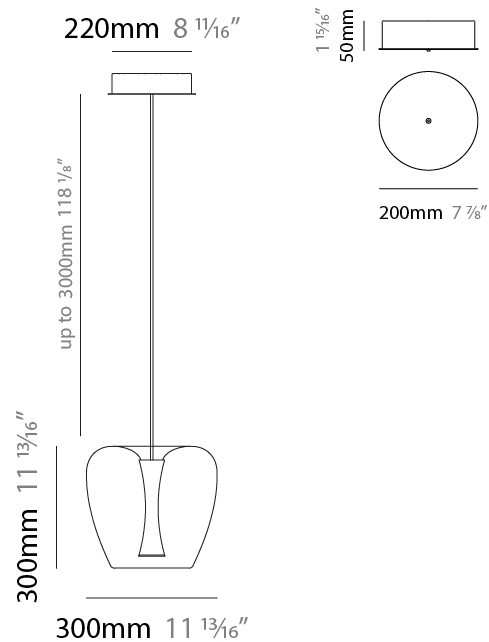

PROJECT	
TYPE	
SPECIFIER	
QUANTITY	
DATE	

APPLE MOOD STANDARD SUSPENSION

D101797-

base number   Finish
Options

1. To build a product code in our configurator select the specify button on the base model # product page
2. To build a manual product code on this datasheet choose from the options listed below in blue font and add the suffix to the base model #

GENERAL

Series: Apple Mood
Subseries: Apple Mood Standard
Brand: Quasar
Division: Design
Mounting Type: Suspension
Mounting Location: Ceiling
Subcategory: Pendant

PHYSICAL

Shape: Dome
Diameter (mm): 300
Diameter (in): 11 ¹³/₁₆"
Height (mm): 300
Height (in): 11 ¹³/₁₆"
Max. Overall Height (mm): 2500
Max. Overall Height (in): 98 ⁷/₁₆"
Light Distribution: Downlight
Weight (kg): 5
Weight (lbs): 11.02
Diffuser: Clear Glass
Fixture Finish: PAL / BRA / COP / BLK / GRN / RED
Fixture Material: Glass / Aluminum
Cable Details: 3000mm Cable

ELECTRICAL

Lamp Type: LED
Input Wattage (W): 10.7
Total Output Wattage (W): 9.1
Dimming: Non-Dimming / Phase Dimming (120vac Only)
Driver Included: Yes
Driver Location: Integrated
Driver Type: Constant Current - 120/277Vac
Driver Class: Class 2
Input Voltage (V): 120 - 277
Constant Current (MA): 280

LED

Number of LEDs: 1
Color Temperature (°K): 2700
Max. Delivered Lumen (lm): 1260
CRI: >90 CRI
Lamp Life (hrs): 50000

OPTICAL

RATINGS AND CERTIFICATIONS

Certified By: Certified for North American Standards
IP rating: IP20